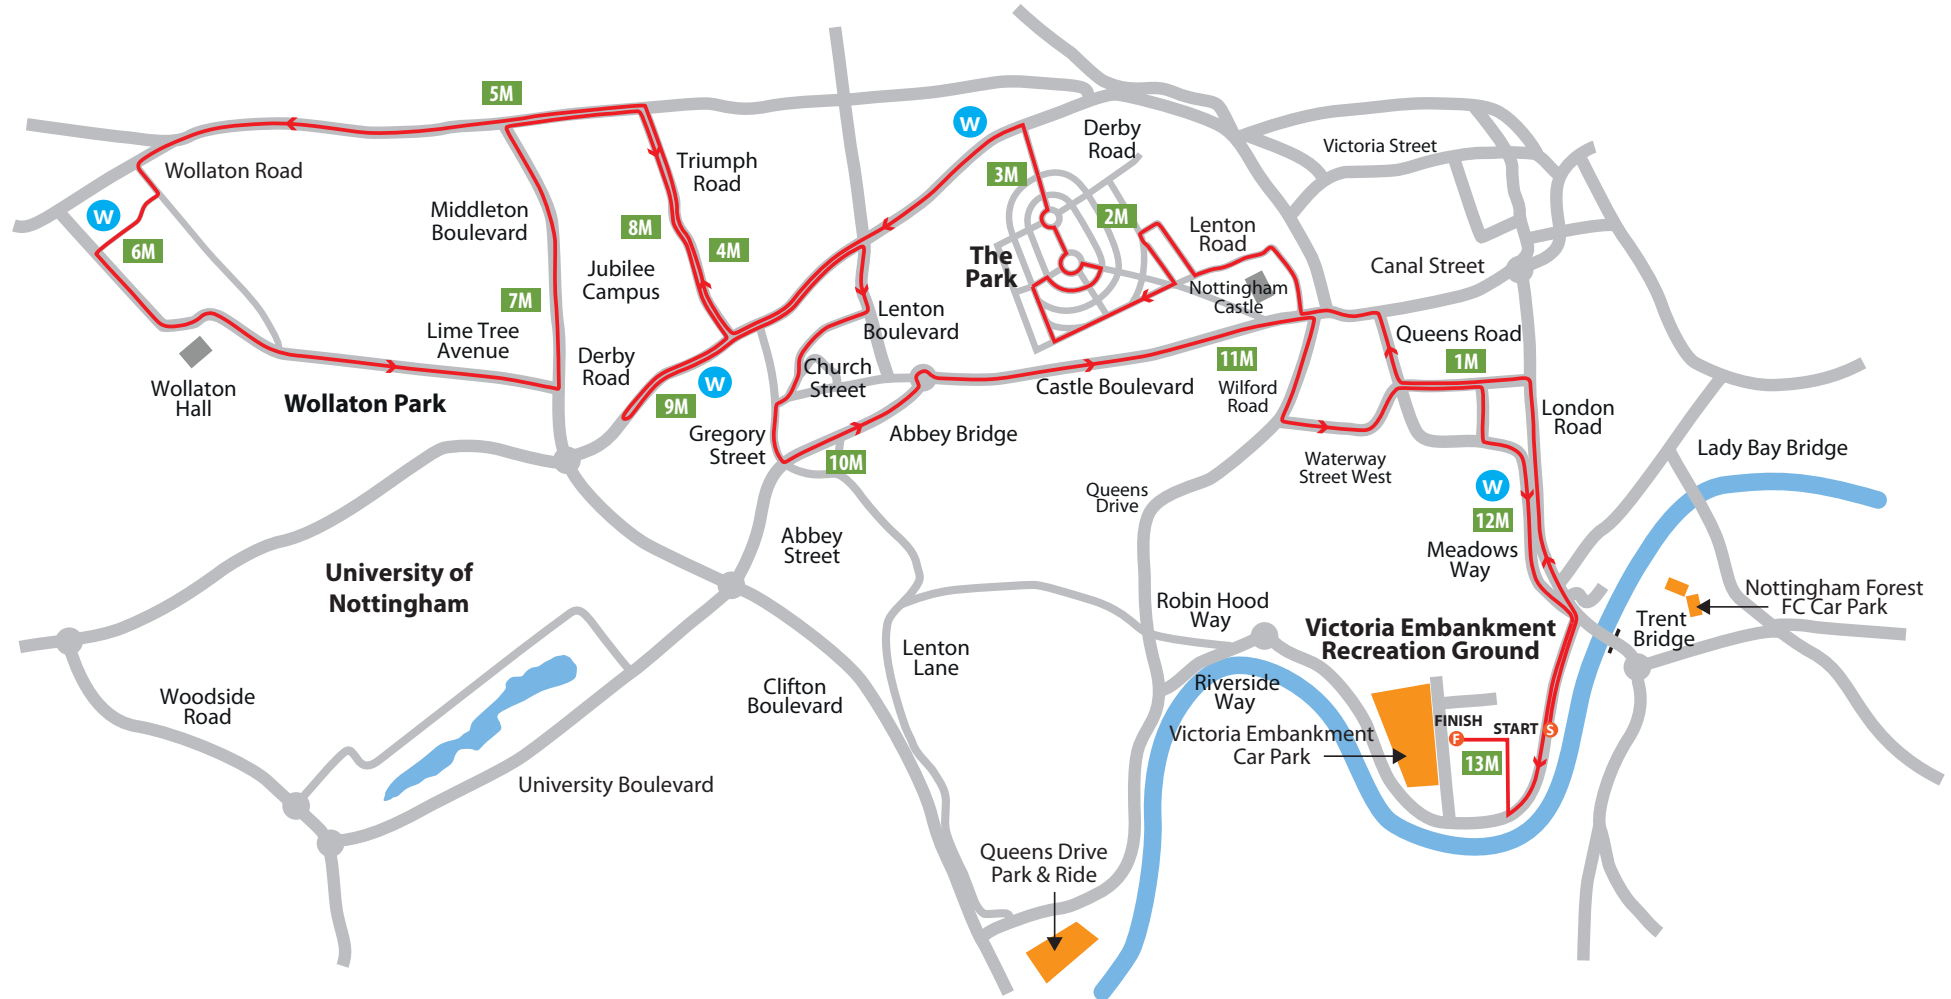

The Ikano Bank Robin Hood Half Marathon Route

- Half Marathon Route
- M Mile Markers
- W Water