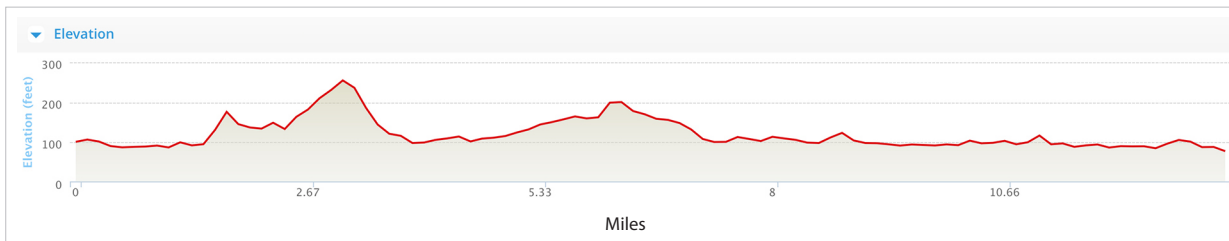

The Ikano Bank Robin Hood Half Marathon Route

- Half Marathon Route
- M Mile Markers
- W Water